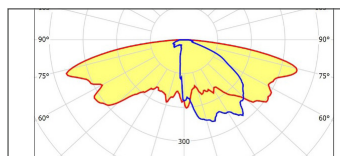

AURA

Le AURA sono armature con un design elegante e prestigioso per un arredo urbano di eccellenza. Con forme innovative ed armoniose, si inseriscono elegantemente in scenari urbani, in centri storici e aree pedonali. Il modello è disponibile in diverse configurazioni per sopprimere a tutte le possibili esigenze del cliente.

AURA are street lighting lamps with an elegant and prestigious design for an urban design of excellence. With innovative and harmonious forms, elegantly insert itself both in urban scenarios, in town centers and or pedestrian areas. Available in different configurations to meet all customer potential needs.

Modello Item	W W	Int. lum. Lumen	nr. LED* nr. LED*	Peso** Weight**	Può sostituire Can replace
AURA20	20	4112lm	12	8,30kg	SAP70, JM70 e MBF80
AURA30	30	5832lm	12	8,30kg	SAP100, JM100 e MBF 125
AURA40	40	8224lm	24	9,20kg	JM150 e MBF250
AURA60	60	11664lm	24	9,30kg	SAP150 e JM250
AURA90	75	14910lm	36	9,30kg	SAP250 e JM400

ALCUNE FOTOMETRICHE DISPONIBILI - Some Photometric now available

mod. LIOX

Norme di riferimento: EN 60598-1, EN62471, EN55015, EN61547, EN61000-3-2, EN61000-3-3, UNI EN 10819, UNI11248 - EN13201. Direttive: 2011/65/CE, 2006/95/CE, 2004/108/CE.

Reference standards: EN 60598-1, EN62471, EN55015, EN61547, EN61000-3-2, EN61000-3-3, UNI EN 10819, UNI11248 - EN13201. Guidelines: 2011/65/CE, 2006/95/CE, 2004/108/CE.

* Tale valore può subire delle variazioni senza preavviso, pertanto vi invitiamo a chiedere conferma in fase di ordine.

** +/- 5%.