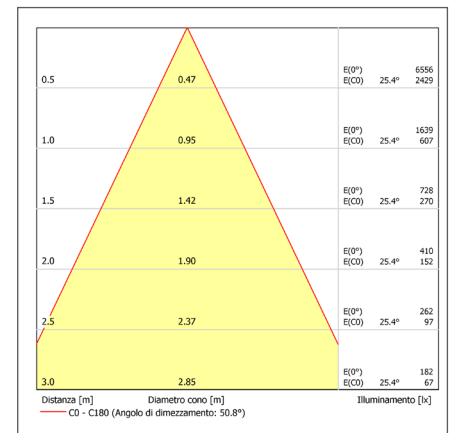

CODICE	POTENZA	LUMEN
LEDEN	9W	1665
LEDEN₂	18W	3330