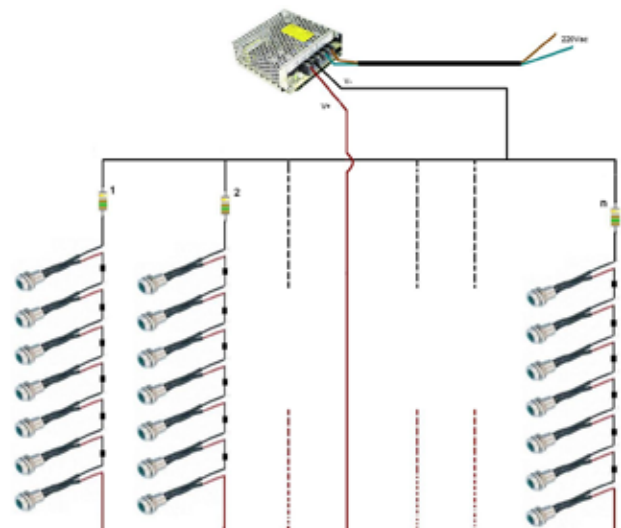

The Starry Night *ASTRO* is a modular kit LED vast and comprehensive that becomes a refined and appreciated piece of furniture. The *ASTRO*, based on LED technology, consists of several series of LEDs, connected between them to a LED driver. The high light output and long life (100,000 hours) of LED *ASTRO* make a unique concept, to obtain a starry sky extremely brilliant and totally maintenance free. it consists of modules with quick coupling connectors that facilitate the work of the installer. In addition, the *ASTRO* allows you to create backgrounds lights for particular environments and atmospheres suitable for shops, arcades, hotels, casinos, cinemas, halls, etc

Kit disponibili - Kit available		
Codice Model	Potenza Power	Punti Luce Dot Light
ASTRO70	4w	70
ASTRO140	8w	140
ASTRO280	16w	280
ASTRO560	32w	560
ASTRO1120	64w	1120

Colori disponibili - Colours available