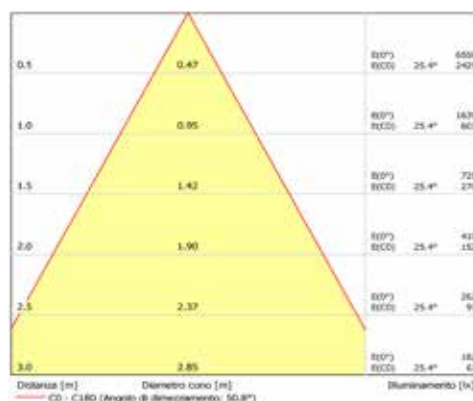

The SITARA is suitable to illuminating both pedestrian and both the garden. The design is simple and essential, functional harmonic entries in the environment.

OPZIONI: *Op_SITARAPLUS: aggiunta di 150 cm all'altezza standard;*