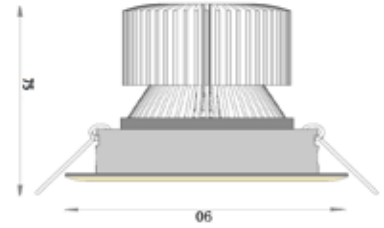

** +/- 5%.

RAVE09

FOTOMETRICA - *PHOTOMETRIC*

DIMENSIONE - *DIMENSION*

9watt, 1 COB, 1100lm (eq. Alogeno 60w), Aper. Fascio 45°, Foro 75mm
9watt, 1 COB led 1100lm (eq. Halogen 60w), 45° Beam angle, 75mm Hole size

RAVE20

FOTOMETRICA - *PHOTOMETRIC*

DIMENSIONE - *DIMENSION*

20watt, 1 COB, 2300lm (eq. Alogeno 200w), Aper. Fascio 45°, Foro 110mm
20watt, 1 COB led 2300lm (eq. Halogen 200w), 45° Beam angle, 110mm Hole size