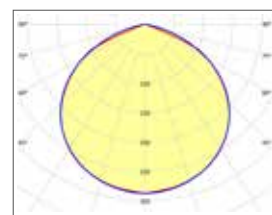

The PLED-SLIM LED bars are small in size with aluminum body characterized by an extremely high efficiency of the LEDs (about 200lm / watt). DOUBLE THE BRIGHT 'EQUAL' CONSUMPTION.

The PLED-SLIM is a linear light source suitable for a variety of uses for both internal and external (if IP66). The PLED-SLIM is available as standard in lengths of 60 and 120cm, but are also made to measure the desired size, so they fit perfectly to every need. The assembly can be recessed, surface-mounted or suspended. One of the main features of the PLED-SLIM lies in the fact that the light appears to be homogeneous along the whole surface of the bar, there are no holes or excessive distances between an LED and the other LED bars in low-cost commercial are often frequent and very annoying. The result is the complete elimination of the cones of shadow and illumination as that of neon.

Modello Item	W W	Int. luminosa Lumen	nr. LED nr. LED	Kg Kg
PLED-SLIM136	15	2620lm	48	0,30kg
PLED-SLIM236_V1	26	4550lm	96	0,40kg
PLED-SLIM236_V2	26	4550lm	96	0,40kg
PLED-SLIM158	43	7520lm	144	0,60kg
PLED-SLIM258	55	9625lm	192	1,30kg
PLED-SLIM-DB	55	9625lm	192	1,30kg
PLED-SLIM-DB2	110	19250lm	384	2,30kg
PLED-SLIM-MOKA	26	4550lm	96	0,40kg
PLED-SLIM-MOKA2	55	9625lm	192	0,80kg
PLED-SLIM-MOKA3	86	15040lm	288	1,30kg

Colori Struttura disponibile
Body Colours available

Grigio
Gray

FOTOMETRICA
Photometric