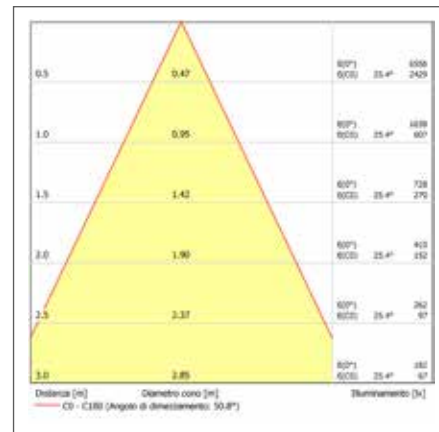

CODICE	POTENZA	LUMEN
LEDEN	9WATT	1494

Colori Struttura disponibile
Body Colours available

Potenza e Lumen:
Power and Lumen:

12watt con 1800lm.
12watt with 1800lm.

Struttura:
Body:

Realizzata in ferro e alluminio con viteria in acciaio inox.
Made of iron and aluminum.

Alimentazione e IP:
Input power and IP:

12Vdc o 230Vac, IP65, Classe I;
12Vdc or 230Vac, IP65, Class I;

Colore luce disponibili

Bianco 5000K° (a scelta: 2700, 4000 o 6000K°)
White 5000K° (choice: 2700, 4000 or 6000K°)

oppure Rosso, Verde, Blu e RGB

Durata ed efficienza LED:
Lifetime and efficiency:

60000h 166lm/w (led CREE oppure NICHIA);
60000h 166lm/w (Led CREE or NICHIA);

Resistenza agli urti
Impact resistance:

IK09;
IK09;